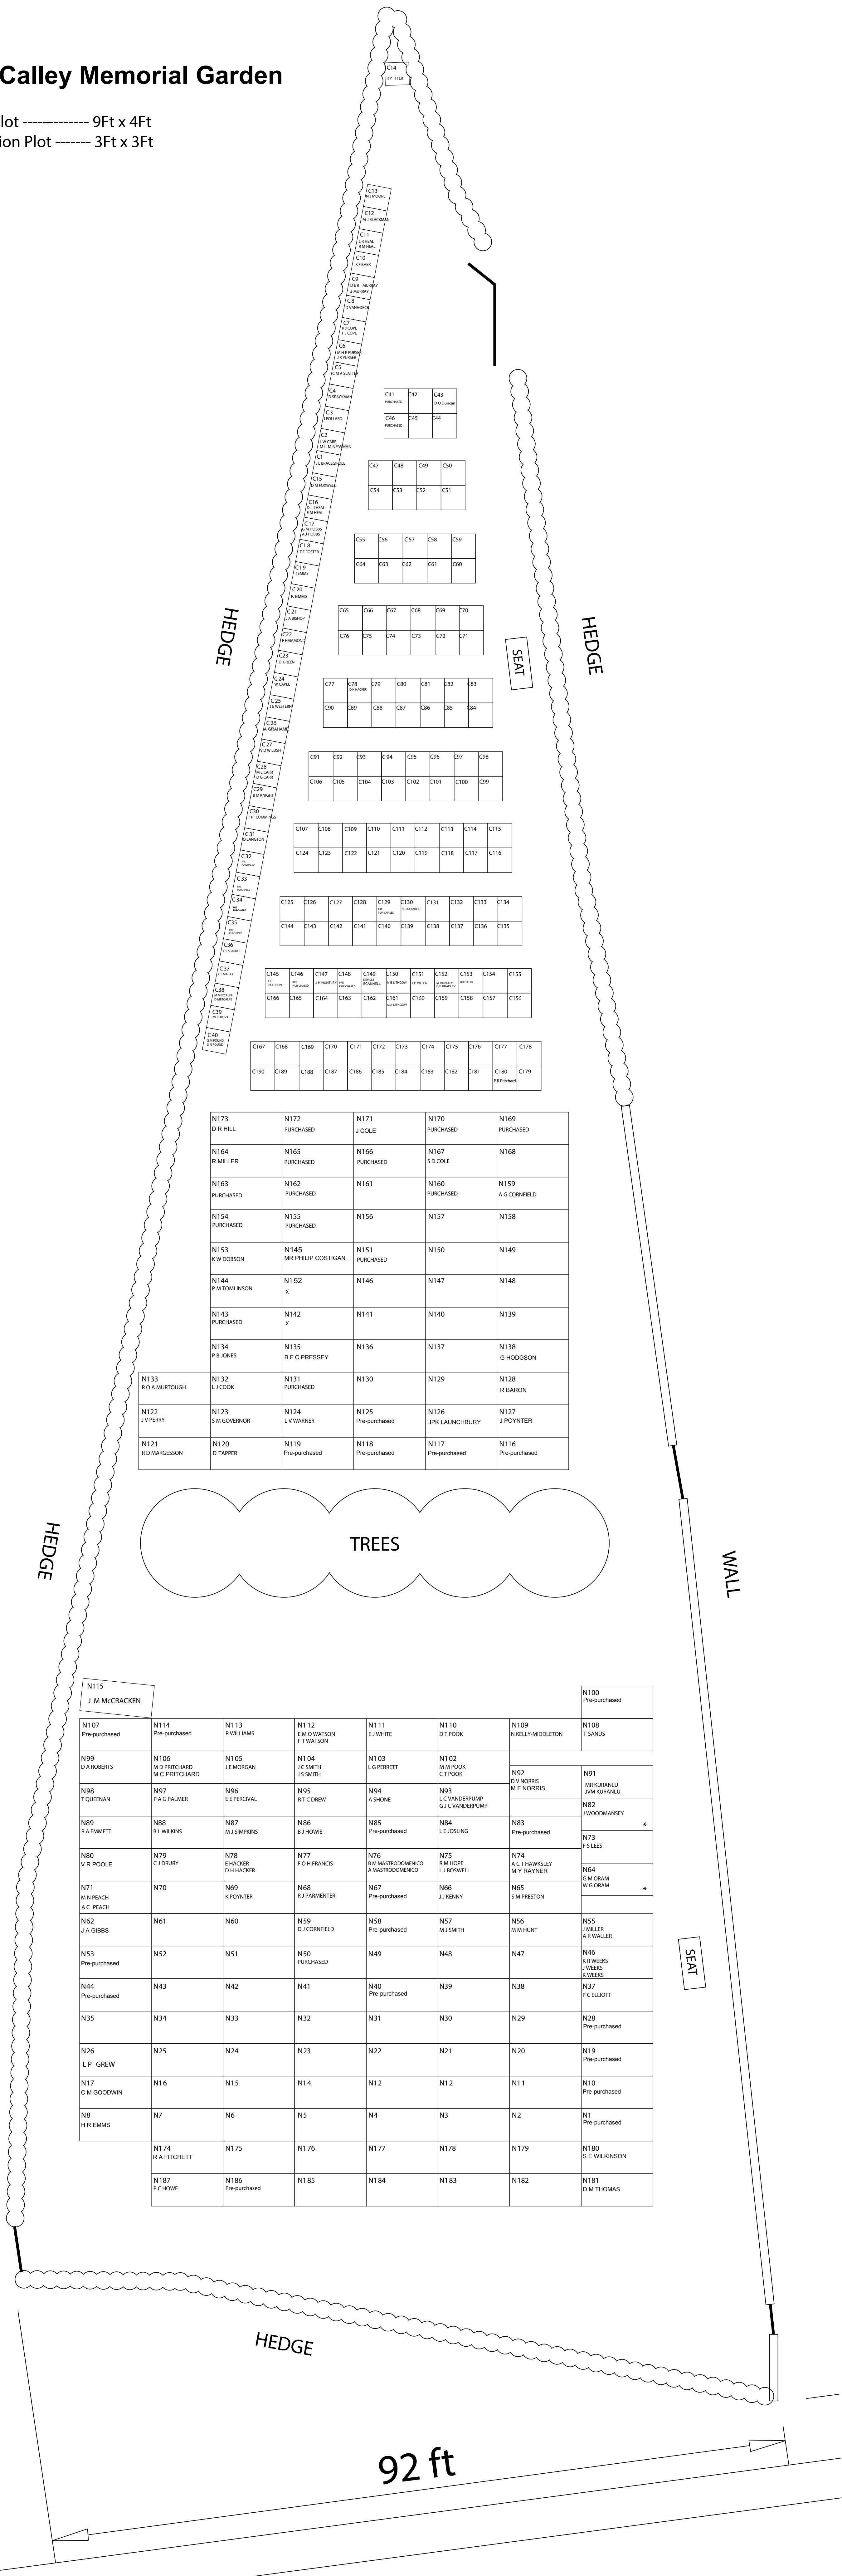

Sir Henry Calley Memorial Garden

Standard Grave Plot ----- 9Ft x 4Ft
 Standard Cremation Plot ----- 3Ft x 3Ft

- C14 D P STEIN
- C13 M MOORE
- C12 M BLACKMAN
- C11 J HIRAL
- C10 K FISHER
- C9 D I R MURPHY
- C8 D VANROOY
- C7 K COPE
- C6 M H PURSER
- C5 M A SATTAR
- C4 D SPACOMAN
- C3 R POLLARD
- C2 L W CAIRN
- C1 J L BRACKENBILLE
- C15 D W FOWLE
- C16 G L HIRAL
- C17 D A HOBBS
- C18 F F FOSTER
- C19 J GIBBS
- C20 F E BARR
- C21 J A BISHOP
- C22 J HANCOCK
- C23 J J GREEN
- C24 M P ATTEL
- C25 J WESTON
- C26 M GOSHAWNE
- C27 D W WILSON
- C28 M E CAIRN
- C29 B W ENIGHT
- C30 T Y GUMBRIS
- C31 D LANGTON
- C32
- C33
- C34
- C35
- C36 C S DARRIS
- C37 J L SHARP
- C38 M WICKHAM
- C39 M P BIRCHALL
- C40 D A HOBBS

C41	C42	C43
C46	C45	C44
C47	C48	C49
C54	C53	C52
C55	C56	C57
C64	C63	C62
C65	C66	C67
C76	C75	C74
C77	C78	C79
C90	C89	C88
C91	C92	C93
C106	C105	C104
C107	C108	C109
C124	C123	C122
C125	C126	C127
C144	C143	C142
C145	C146	C147
C166	C165	C164
C167	C168	C169
C190	C189	C188

92 ft

* Indicates a plot with no visible memorial placement