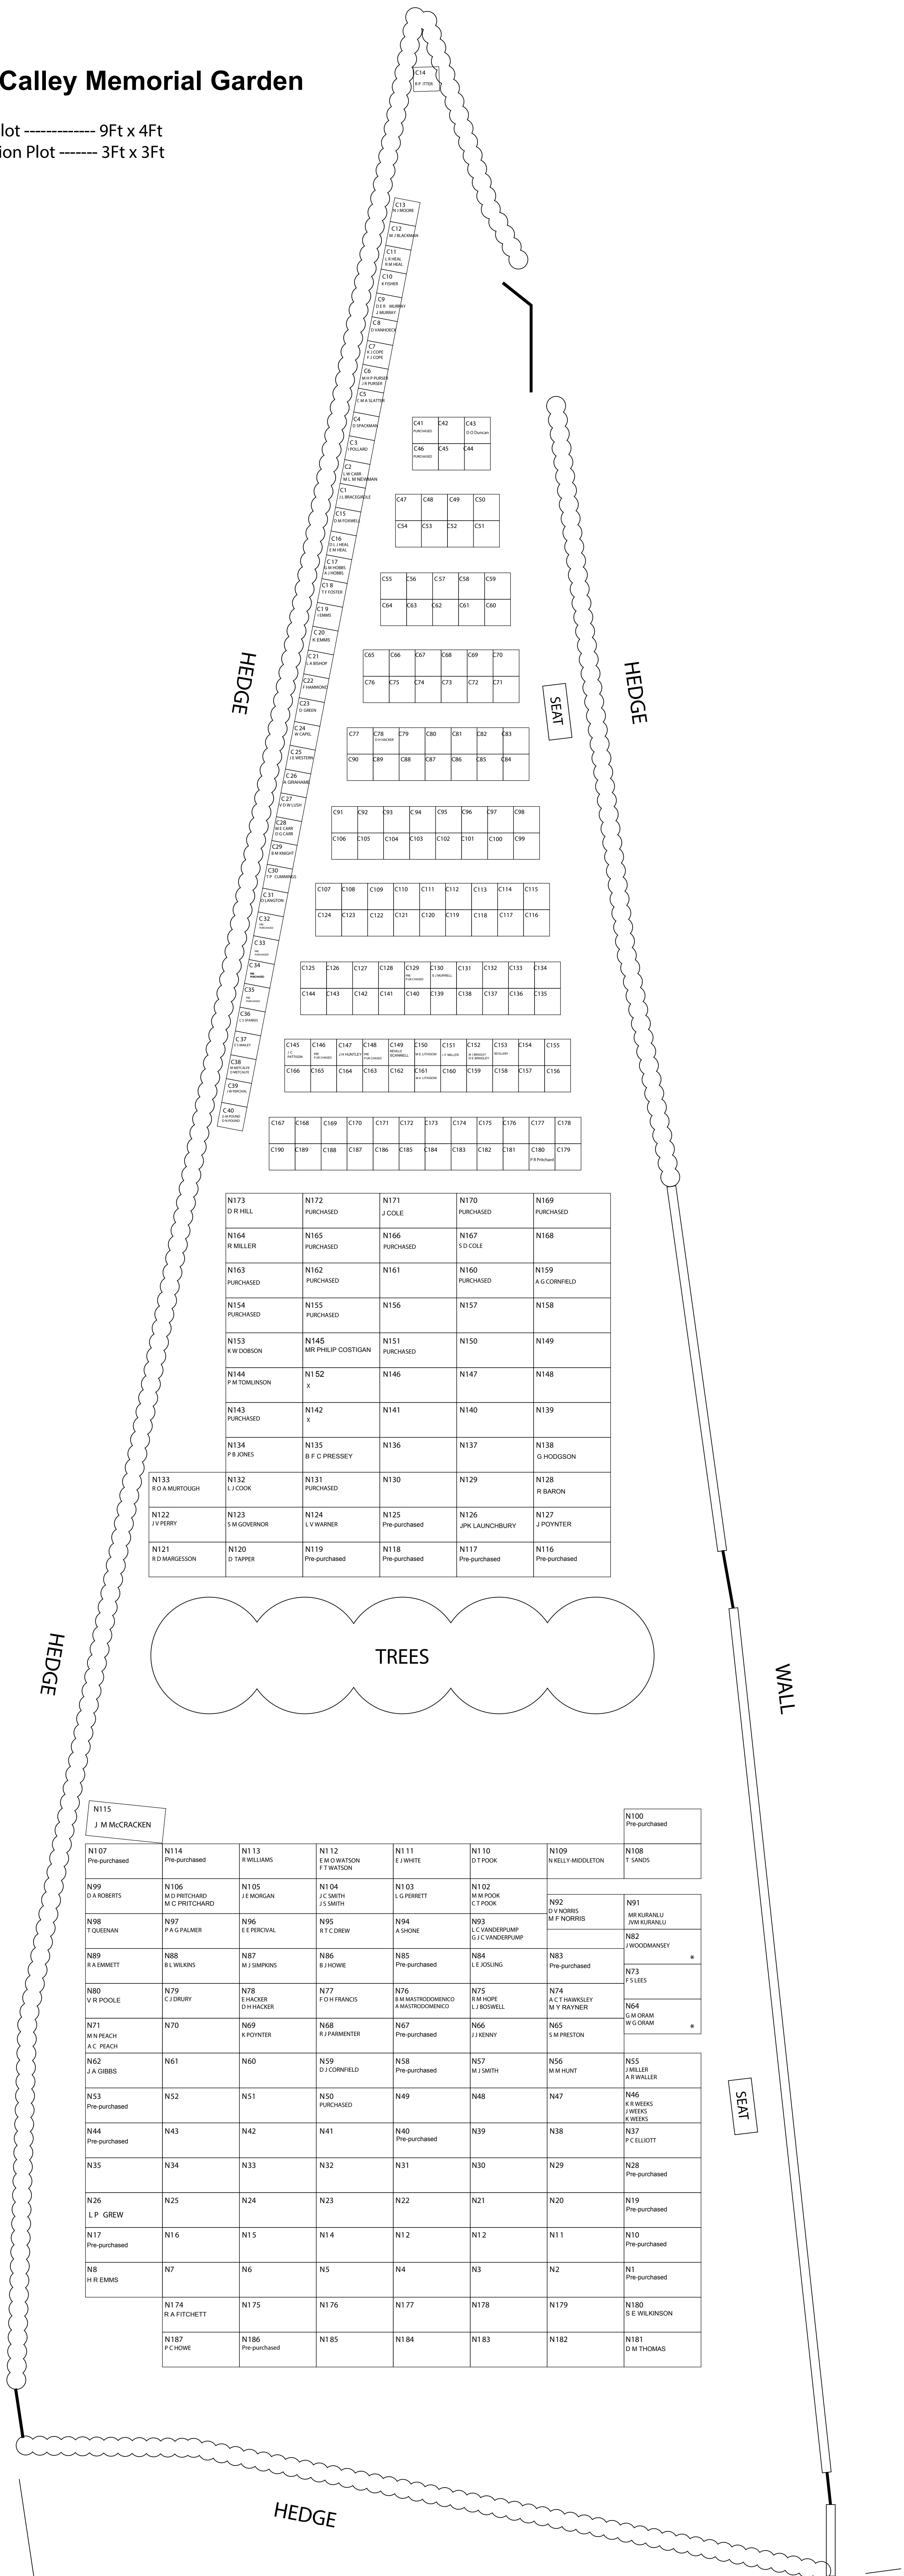

# Sir Henry Calley Memorial Garden

Standard Grave Plot ----- 9Ft x 4Ft  
 Standard Cremation Plot ----- 3Ft x 3Ft

- C14 D P HILL
- C13 N MOORE
- C12 M BLACKMAN
- C11 J HIRAL
- C10 K FISHER
- C9 D I E MURPHY
- C8 D VANKROCK
- C7 K COPE
- C6 M H PURSER
- C5 M A SATTAR
- C4 D SPACOMAN
- C3 R POLLARD
- C2 L W CAIRN
- C1 J L BRACKENBILLE
- C15 D W FOWLE
- C16 G L HIRAL
- C17 D A HOBBS
- C18 F F FOSTER
- C19 J GIBBS
- C20 F E BARR
- C21 L A BISHOP
- C22 J HANCOCK
- C23 J GIBBS
- C24 M A TEL
- C25 J WESTON
- C26 M G SHAWNE
- C27 D W WILSON
- C28 M I E CARB
- C29 B W ENIGHT
- C30 T Y GUMBRIS
- C31 D LANGTON
- C32
- C33
- C34
- C35
- C36 C SHARPS
- C37 L HAWK
- C38 M A WICKHAM
- C39 M A WICKHAM
- C40 D A HOBBS

\* Indicates a plot with no visible memorial placement